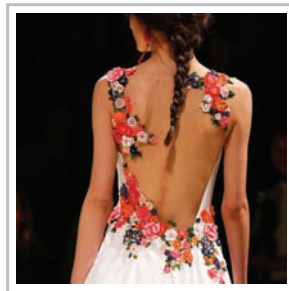

SAF2015
WWW.PAPERTREYINK.COM