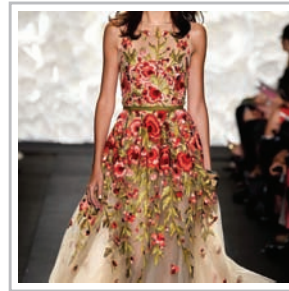

SAF2015
WWW.PAPERTREYINK.COM

RUNWAY INSPIRATION from Laurie Willison

PURE POPPY
COLOR NAME

BERRY SORBET
COLOR NAME

SUMMER SUNRISE
COLOR NAME

SIMPLY CHARTREUSE
COLOR NAME

RIPE AVOCADO
COLOR NAME