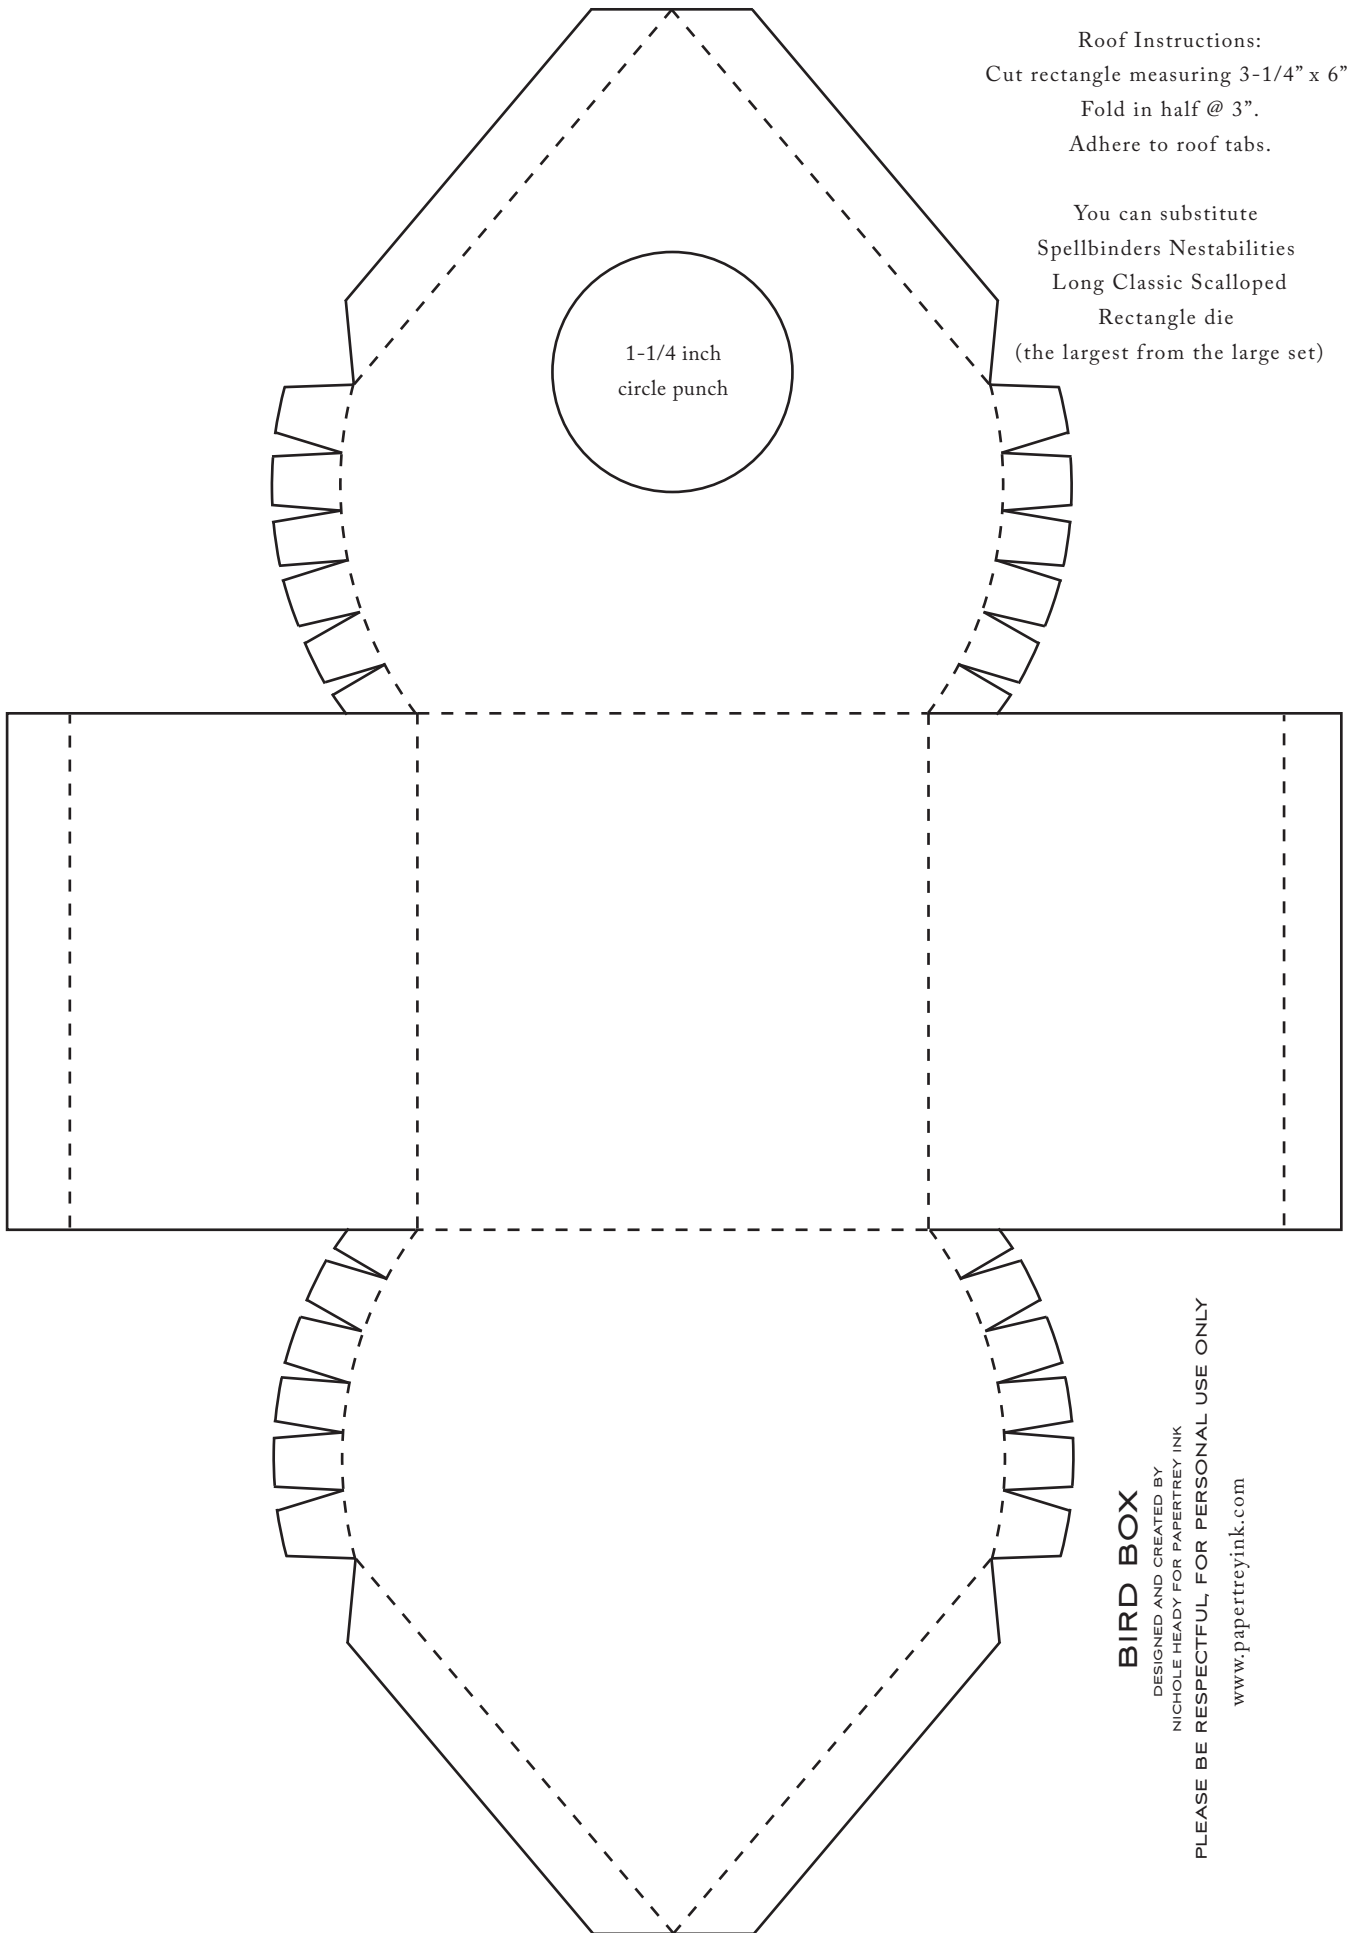

Roof Instructions:
Cut rectangle measuring 3-1/4" x 6".
Fold in half @ 3".
Adhere to roof tabs.

You can substitute
Spellbinders Nestabilities
Long Classic Scalloped
Rectangle die
(the largest from the large set)

1-1/4 inch
circle punch

BIRD BOX

DESIGNED AND CREATED BY
NICHOLE HEADY FOR PAPERTREY INK
PLEASE BE RESPECTFUL, FOR PERSONAL USE ONLY
www.papertreyink.com